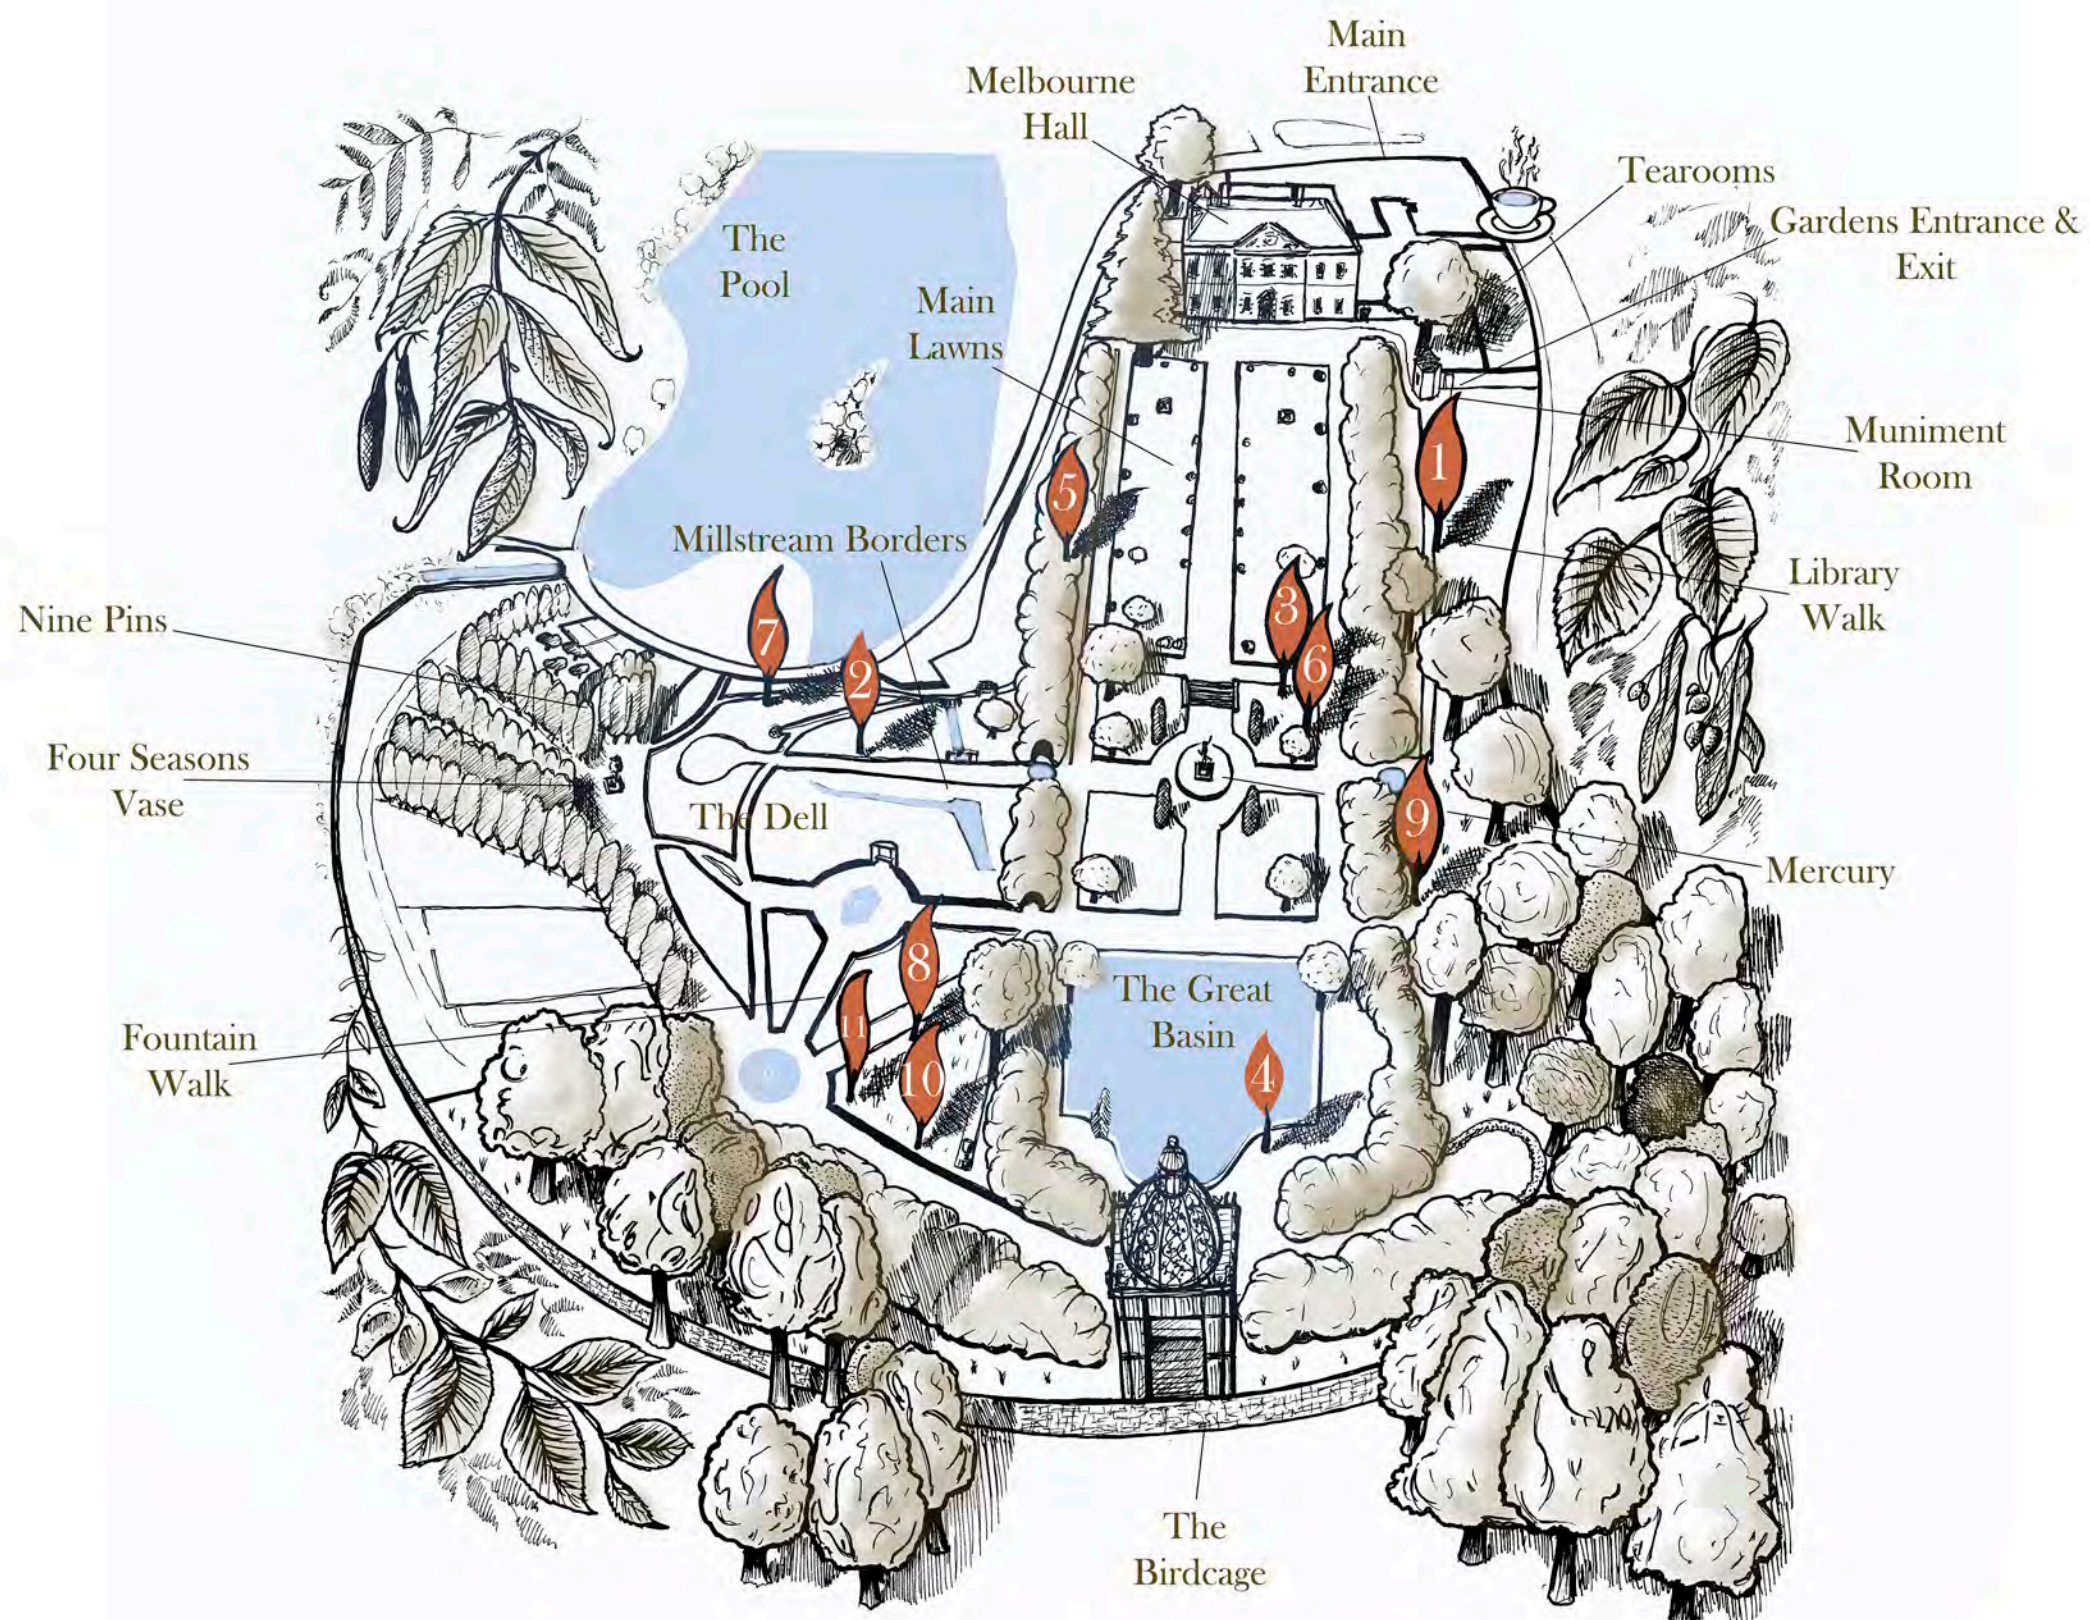

THE GARDENS
MELBOURNE HALL

Tree Trail

an evolving guide to our notable trees

1. The Lucombe Oak (*Quercus x crenata*)
2. Paperbark Maple (*Acer griseum*)
3. Indian Bean Tree (*Catalpa bignonioides*)
4. Nodding Pond Cypress (*Taxodium ascendens* 'Nutans')
5. Yew (*Taxus baccata*)
6. Bigleaf Magnolia (*Magnolia macrophylla*)
7. The Franken Beech (*Fagus sylvatica* 'Franken')
8. Hybrid Tulip Tree (*Liriodendron x sinoamericanum* 'Chapel Hill')
9. Daimio Oak (*Quercus dentata* 'Carl Ferris Miller')
10. Variegated European Horse Chestnut (*Aesculus hippocastanum* 'Wisselink')
11. Japanese lime (*Tilia japonica* 'Ernest Wilson')

Please visit our website to enjoy the interactive Tree Trail map
www.melbournehall.com/melbourne-hall-gardens-tree-trail